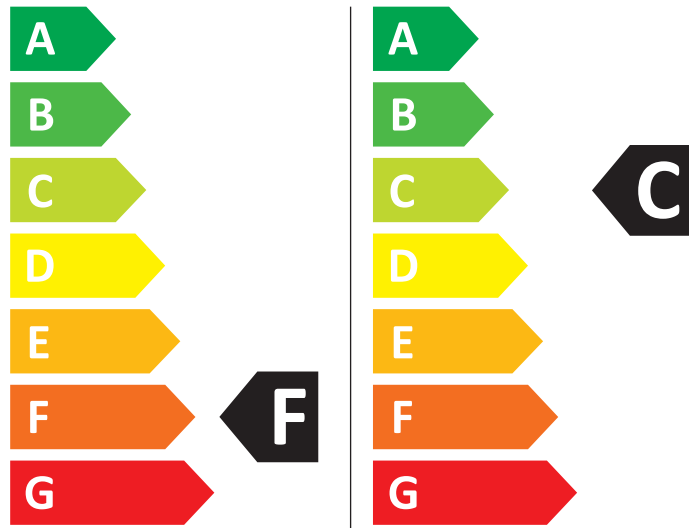

ENERG

SAMSUNG

WD8NK52E0ZX

397 kWh/100

63 kWh/100

5,0 kg

8,0 kg

80 L