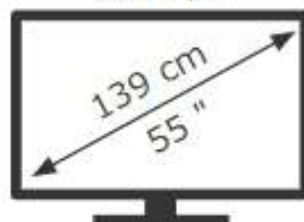

# ENERGY

**HISENSE**

55E76GQ

**102** kWh/1000h

ABCDEF**G**

**150** kWh/1000h

3840 px

2160 px