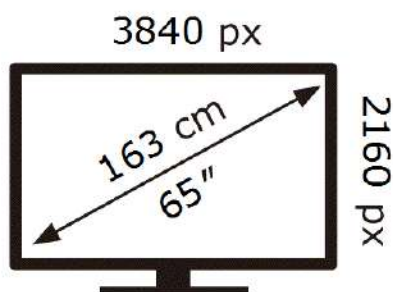

ENERGY

SAMSUNG

UE65AU7172U

135 kWh/1000h

ABCDEF **G**

181 kWh/1000h

2019/2013