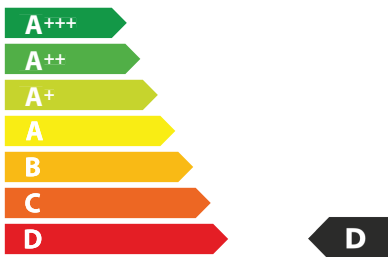

AB **C** DEFG

67 dB

65/2014

ЕНЕРГО
ЕФЕКТИВНІСТЬ

FRANKE

305.0599.532
FBI525GR

70
kWh/annum

Icon of a water tap with three droplets. Below it, the text "ABCD **E** FG" is displayed, with 'E' being the largest and bolded.

Icon of a light bulb. Below it, the text "ABC **D** EFG" is displayed, with 'D' being the largest and bolded.

Icon of a speaker with sound waves. Below it, the text "AB **C** DEFG" is displayed, with 'C' being the largest and bolded.