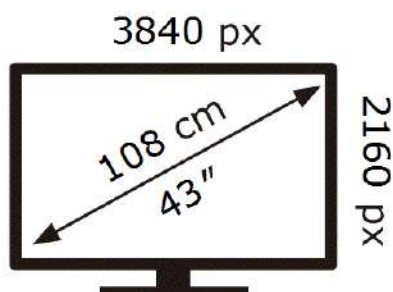

# ENERGY

SAMSUNG

UE43AU8002K

**72** kWh/1000h

ABCDEF **G**

**97** kWh/1000h

2019/2013