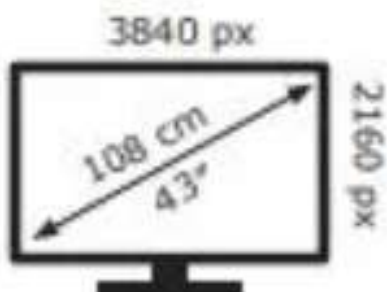

ENERG

MI

L43M6-6AEU

69 kWh/1000h

ABCDEF **G**

87 kWh/1000h

2019/2013