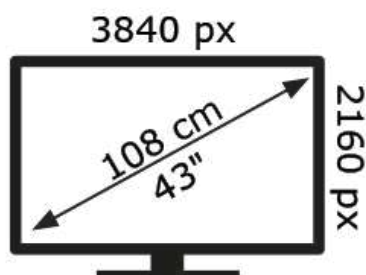

ENERG

HITACHI

43HAQ6360

54 kWh/1000h

ABCDEF **G**

54 kWh/1000h

2019/2013

50616373