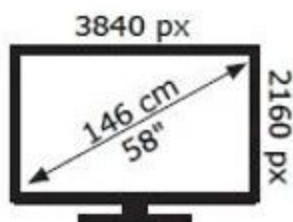

# ENERG

TOSHIBA

58UL3C63DG

**70** kWh/1000h

ABCDEF **G**

**125** kWh/1000h

2019/2013

50604512