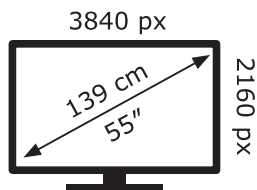

ENERG ⚡

LG Electronics

55UP77003LB

85 kWh/1000h

ABCDEF**G**

109 kWh/1000h

2019/2013