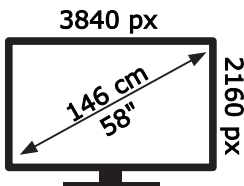

ENERG

Panasonic

TX-58JX620E

70 kWh/1000h

ABCDEF **G**

125 kWh/1000h

50601238

2019/2013