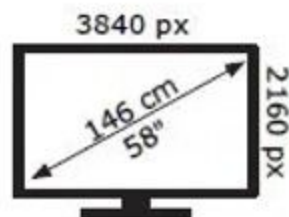

# ENERGY

TOSHIBA

58UL2163DG

**70** kWh/1000h

ABCDEF **G**

**125** kWh/1000h

2019/2013

50609697