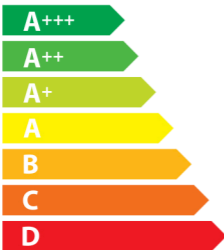

B

70

kWh/annum

A **B** CDEFG

A **A** BCDEFG

ABC **D** EFG

63 dB

65/2014

B

70
kWh/yıl

A circular icon containing a stylized water drop or leaf symbol.

A **B** CDEFG

A lightbulb icon.

A **A** BCDEFG

An icon showing water droplets falling from a pipe with a cross-hatched section.

ABC **D** EFG

A speaker icon with sound waves.

63 dB

65/2014

ЕНЕРГО
ЕФЕКТИВНІСТЬ

FRANKE

305.0665.361
FBFEXSA70

70
кВт·г/рік

A B C D E F G