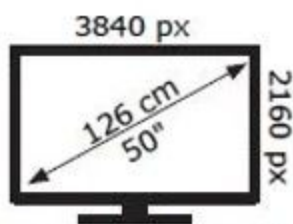

# ENERG

TOSHIBA

50QA4C63DG

**65** kWh/1000h

ABCDEF**G**

**65** kWh/1000h

2019/2013

50610996