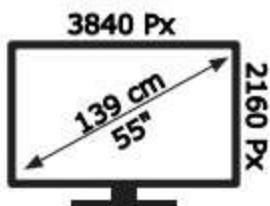

ENERG

TOSHIBA

55UA2063DG

82 kWh/1000h

ABCDEF**G**

82 kWh/1000h

2019/2013

50559372