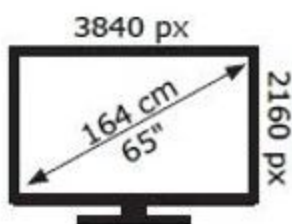

ENERG

TOSHIBA

65QA4C63DG

85 kWh/1000h

ABCDEF**E**G

85 kWh/1000h

50607601

2019/2013