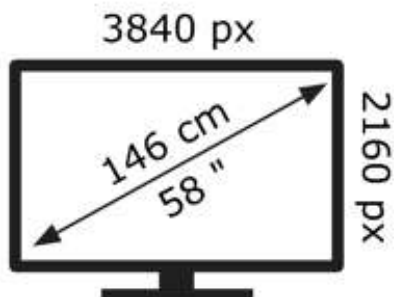

ENERG

HISENSE

58A6BG

90 kWh/1000h

ABCDEF**G**

128 kWh/1000h

2019/2013