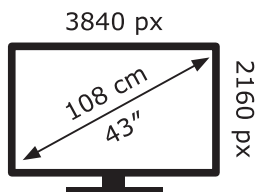

ENERG

LG Electronics

43UP81003LR

65 kWh/1000h

ABCDEF**G**

88 kWh/1000h

2019/2013