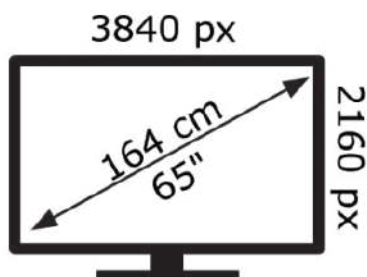

ENERG

HITACHI

65HK5300

109 kWh/1000h

ABCDEF **G**

149 kWh/1000h

2019/2013

50598759