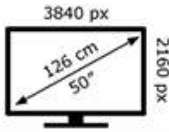

Panasonic

TX-50JX800E

78 kWh/1000h

ABCDEF**G**
HDR
108 kWh/1000h

2019/2013