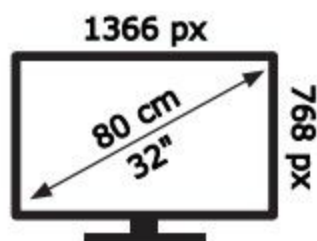

ENERG

TELEFUNKEN

32TH4010

32 kWh/1000h

50639215