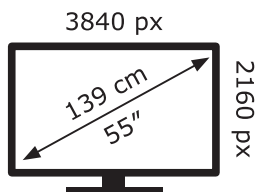

ENERG ⚡

LG Electronics

55UQ75003LF

81 kWh/1000h

ABCDEF**G**

120 kWh/1000h

2019/2013